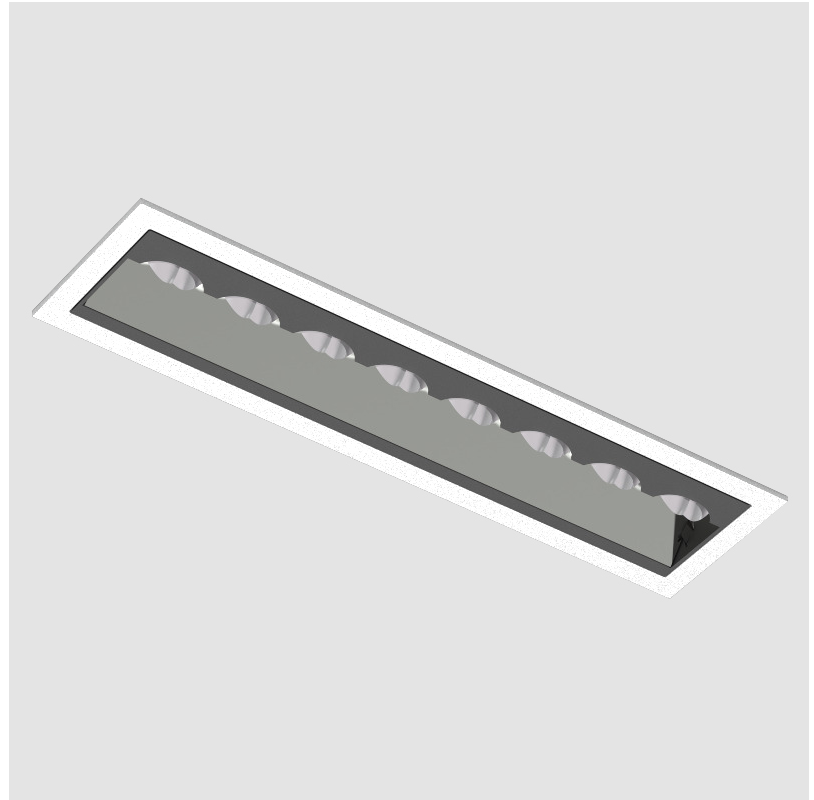

PROJECT	
TYPE	
SPECIFIER	
QUANTITY	
DATE	

MAGIQ HOLLOW WALLWASH RECESSED

A35582-

base number	Color	Finishes	Finish
	Temperature	(Diamond)	Options

- To build a product code in our configurator select the specify button on the base model # product page
- To build a manual product code on this datasheet choose from the options listed below in blue font and add the suffix to the base model #

GENERAL

Series: Magiq Hollow Wallwash
Subseries: Magiq Hollow Wallwash
Brand: Prolicht
Division: Architectural
Mounting Type: Recessed
Mounting Location: Ceiling
Subcategory: Wallwash

PHYSICAL

Shape: Rectangle
Length (mm): 177
Length (in): 6 ¹⁵ / ₁₆
Width (mm): 45
Width (in): 1 ³ / ₄
Height (mm): 64
Height (in): 2 ¹ / ₂
Ceiling Thickness (mm): 5 - 30
Ceiling Thickness (in): 1/16 - 1 ³ / ₁₆
Min. Recessing Depth (mm): 100
Min. Recessing Depth (in): 3 ¹⁵ / ₁₆
Light Distribution: Downlight
Fixture Finish: SSR / BKV / CWI / CRY / HAB / UFT / ITA / RUA / FTG / MYG / LOD / PUS / FRO / FUP / KIA / POP / BLS / SPG / MEY / GOH / GUM / CHC / COM / ABZ / JAG / OBR / MOS / ROR
Fixture Material: Aluminum Die Cast
Cut-out Measurements: 170mm / 6 11/16" x 38mm / 1 1/2"

OPTICAL

RATINGS AND CERTIFICATIONS

Certified By: CSA Certified to UL and CSA Standards
IP rating: IP20

100mm
3 ¹⁵/₁₆"

5 - 30 mm
³/₁₆" - 1 ³/₁₆"

170mm x 38mm
6 ¹¹/₁₆" x 1 ¹/₂"

MAGIQ HOLLOW WALLWASH RECESSED

A35582-

Shape: Rectangle
 Length (mm): 177
 Length (in): 6 ¹⁵/₁₆
 Width (mm): 45
 Width (in): 1 ³/₄
 Height (mm): 64
 Height (in): 2 ¹/₂
 Ceiling Thickness (mm): 5 - 30
 Min. Recessing Depth (mm): 100
 Min. Recessing Depth (in): 3 ¹⁵/₁₆
 Light Distribution: Downlight
 Weight (kg): 0.395
 Weight (lbs): 0.87
 Fixture Finish: SSR / BKV / CWI / CRY / HAB / UFT / ITA / RUA / FTG / MYG / LOD / PUS / FRO / FUP / KIA / POP / BLS / SPG / MEY / GOH / GUM / CHC / COM / ABZ / JAG / OBR / MOS / ROR
 Holder Finish: WHI / BLK
 Fixture Material: Aluminum Die Cast