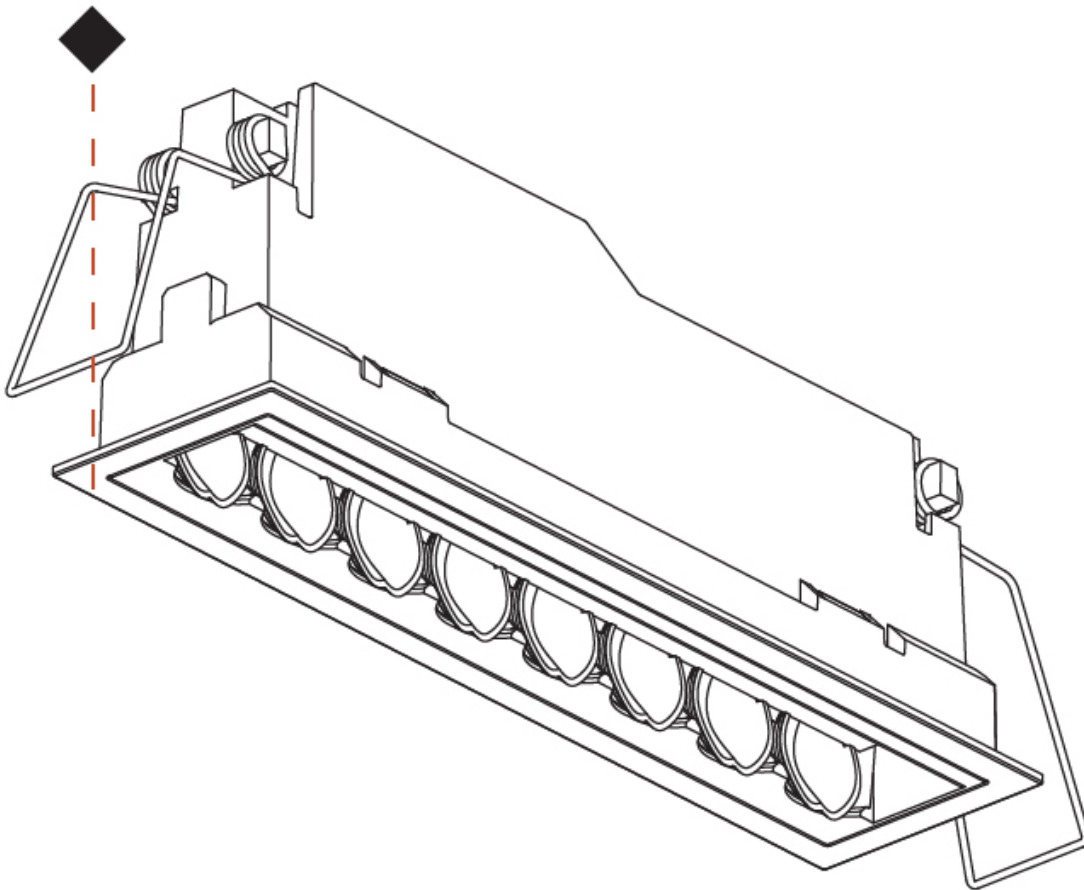

MAGIQ HOLLOW WALLWASH RECESSED

A35582-

PROJECT	_____
TYPE	_____
SPECIFIER	_____
QUANTITY	_____
DATE	_____

A