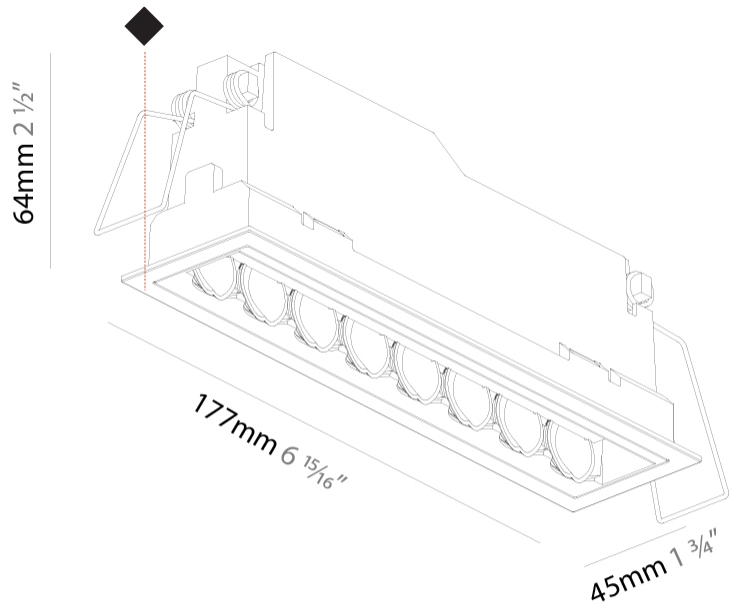

GENERAL

Series: Magiq Hollow Wallwash
Subseries: Magiq Hollow Wallwash
Brand: Prolicht
Division: Architectural
Mounting Type: Recessed
Mounting Location: Ceiling
Subcategory: Wallwash

PHYSICAL

Shape: Rectangle
Length (mm): 177
Length (in): 6 ¹⁵ / ₁₆
Width (mm): 45
Width (in): 1 ³ / ₄
Height (mm): 64
Height (in): 2 ¹ / ₂
Ceiling Thickness (mm): 5 - 30
Ceiling Thickness (in): 1/16 - 1 ³ / ₁₆
Min. Recessing Depth (mm): 100
Min. Recessing Depth (in): 3 ¹⁵ / ₁₆
Light Distribution: Downlight
Fixture Finish: SSR / BKV / CWI / CRY / HAB / UFT / ITA / RUA / FTG / MYG / LOD / PUS / FRO / FUP / KIA / POP / BLS / SPG / MEY / GOH / GUM / CHC / COM / ABZ / JAG / OBR / MOS / ROR
Fixture Material: Aluminum Die Cast
Cut-out Measurements: 170mm / 6 11/16" x 38mm / 1 1/2"

OPTICAL

RATINGS AND CERTIFICATIONS

Certified By: CSA Certified to UL and CSA Standards
IP rating: IP20

100mm
3 ¹⁵/₁₆"

5 - 30 mm
³/₁₆" - 1 ³/₁₆"

170mm x 38mm
6 ¹¹/₁₆" x 1 ¹/₂"

MAGIQ HOLLOW WALLWASH RECESSED

A35582-

Shape: Rectangle
 Length (mm): 177
 Length (in): 6 ¹⁵/₁₆
 Width (mm): 45
 Width (in): 1 ³/₄
 Height (mm): 64
 Height (in): 2 ¹/₂
 Ceiling Thickness (mm): 5 - 30
 Min. Recessing Depth (mm): 100
 Min. Recessing Depth (in): 3 ¹⁵/₁₆
 Light Distribution: Downlight
 Weight (kg): 0.395
 Weight (lbs): 0.87
 Fixture Finish: SSR / BKV / CWI / CRY / HAB / UFT / ITA / RUA / FTG / MYG / LOD / PUS / FRO / FUP / KIA / POP / BLS / SPG / MEY / GOH / GUM / CHC / COM / ABZ / JAG / OBR / MOS / ROR
 Holder Finish: WHI / BLK
 Fixture Material: Aluminum Die Cast